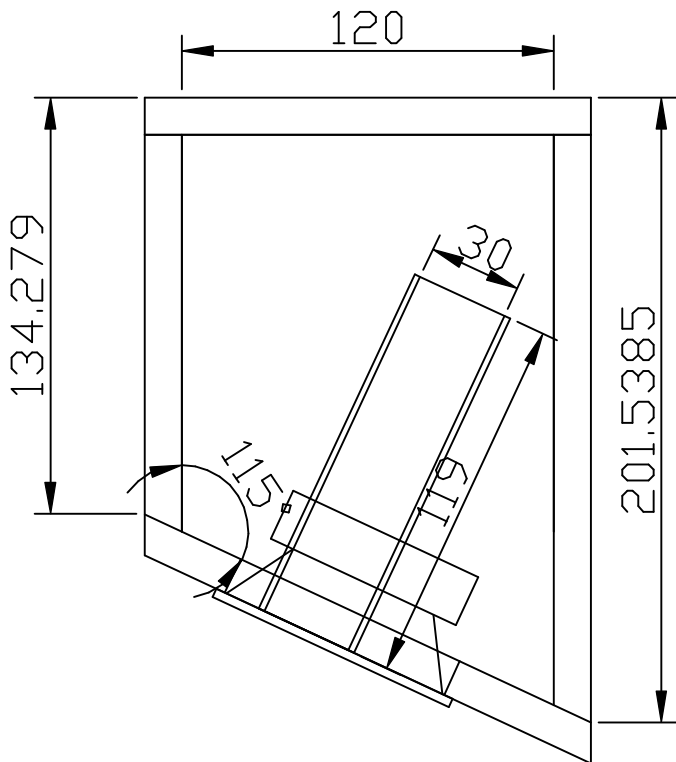

**Book Shelve Speaker One
- BOSSO -
(C) Naqref anno 2007
www.faktiskt.se**

Made out of 12 mm MDF
with a Vifa TG9FD-10-04,
some Roxull to increase
Rms (lower Qms) and a
30mm dia 120mm long port

The drawing shows the
right speaker from the
front and from the top
(internally).